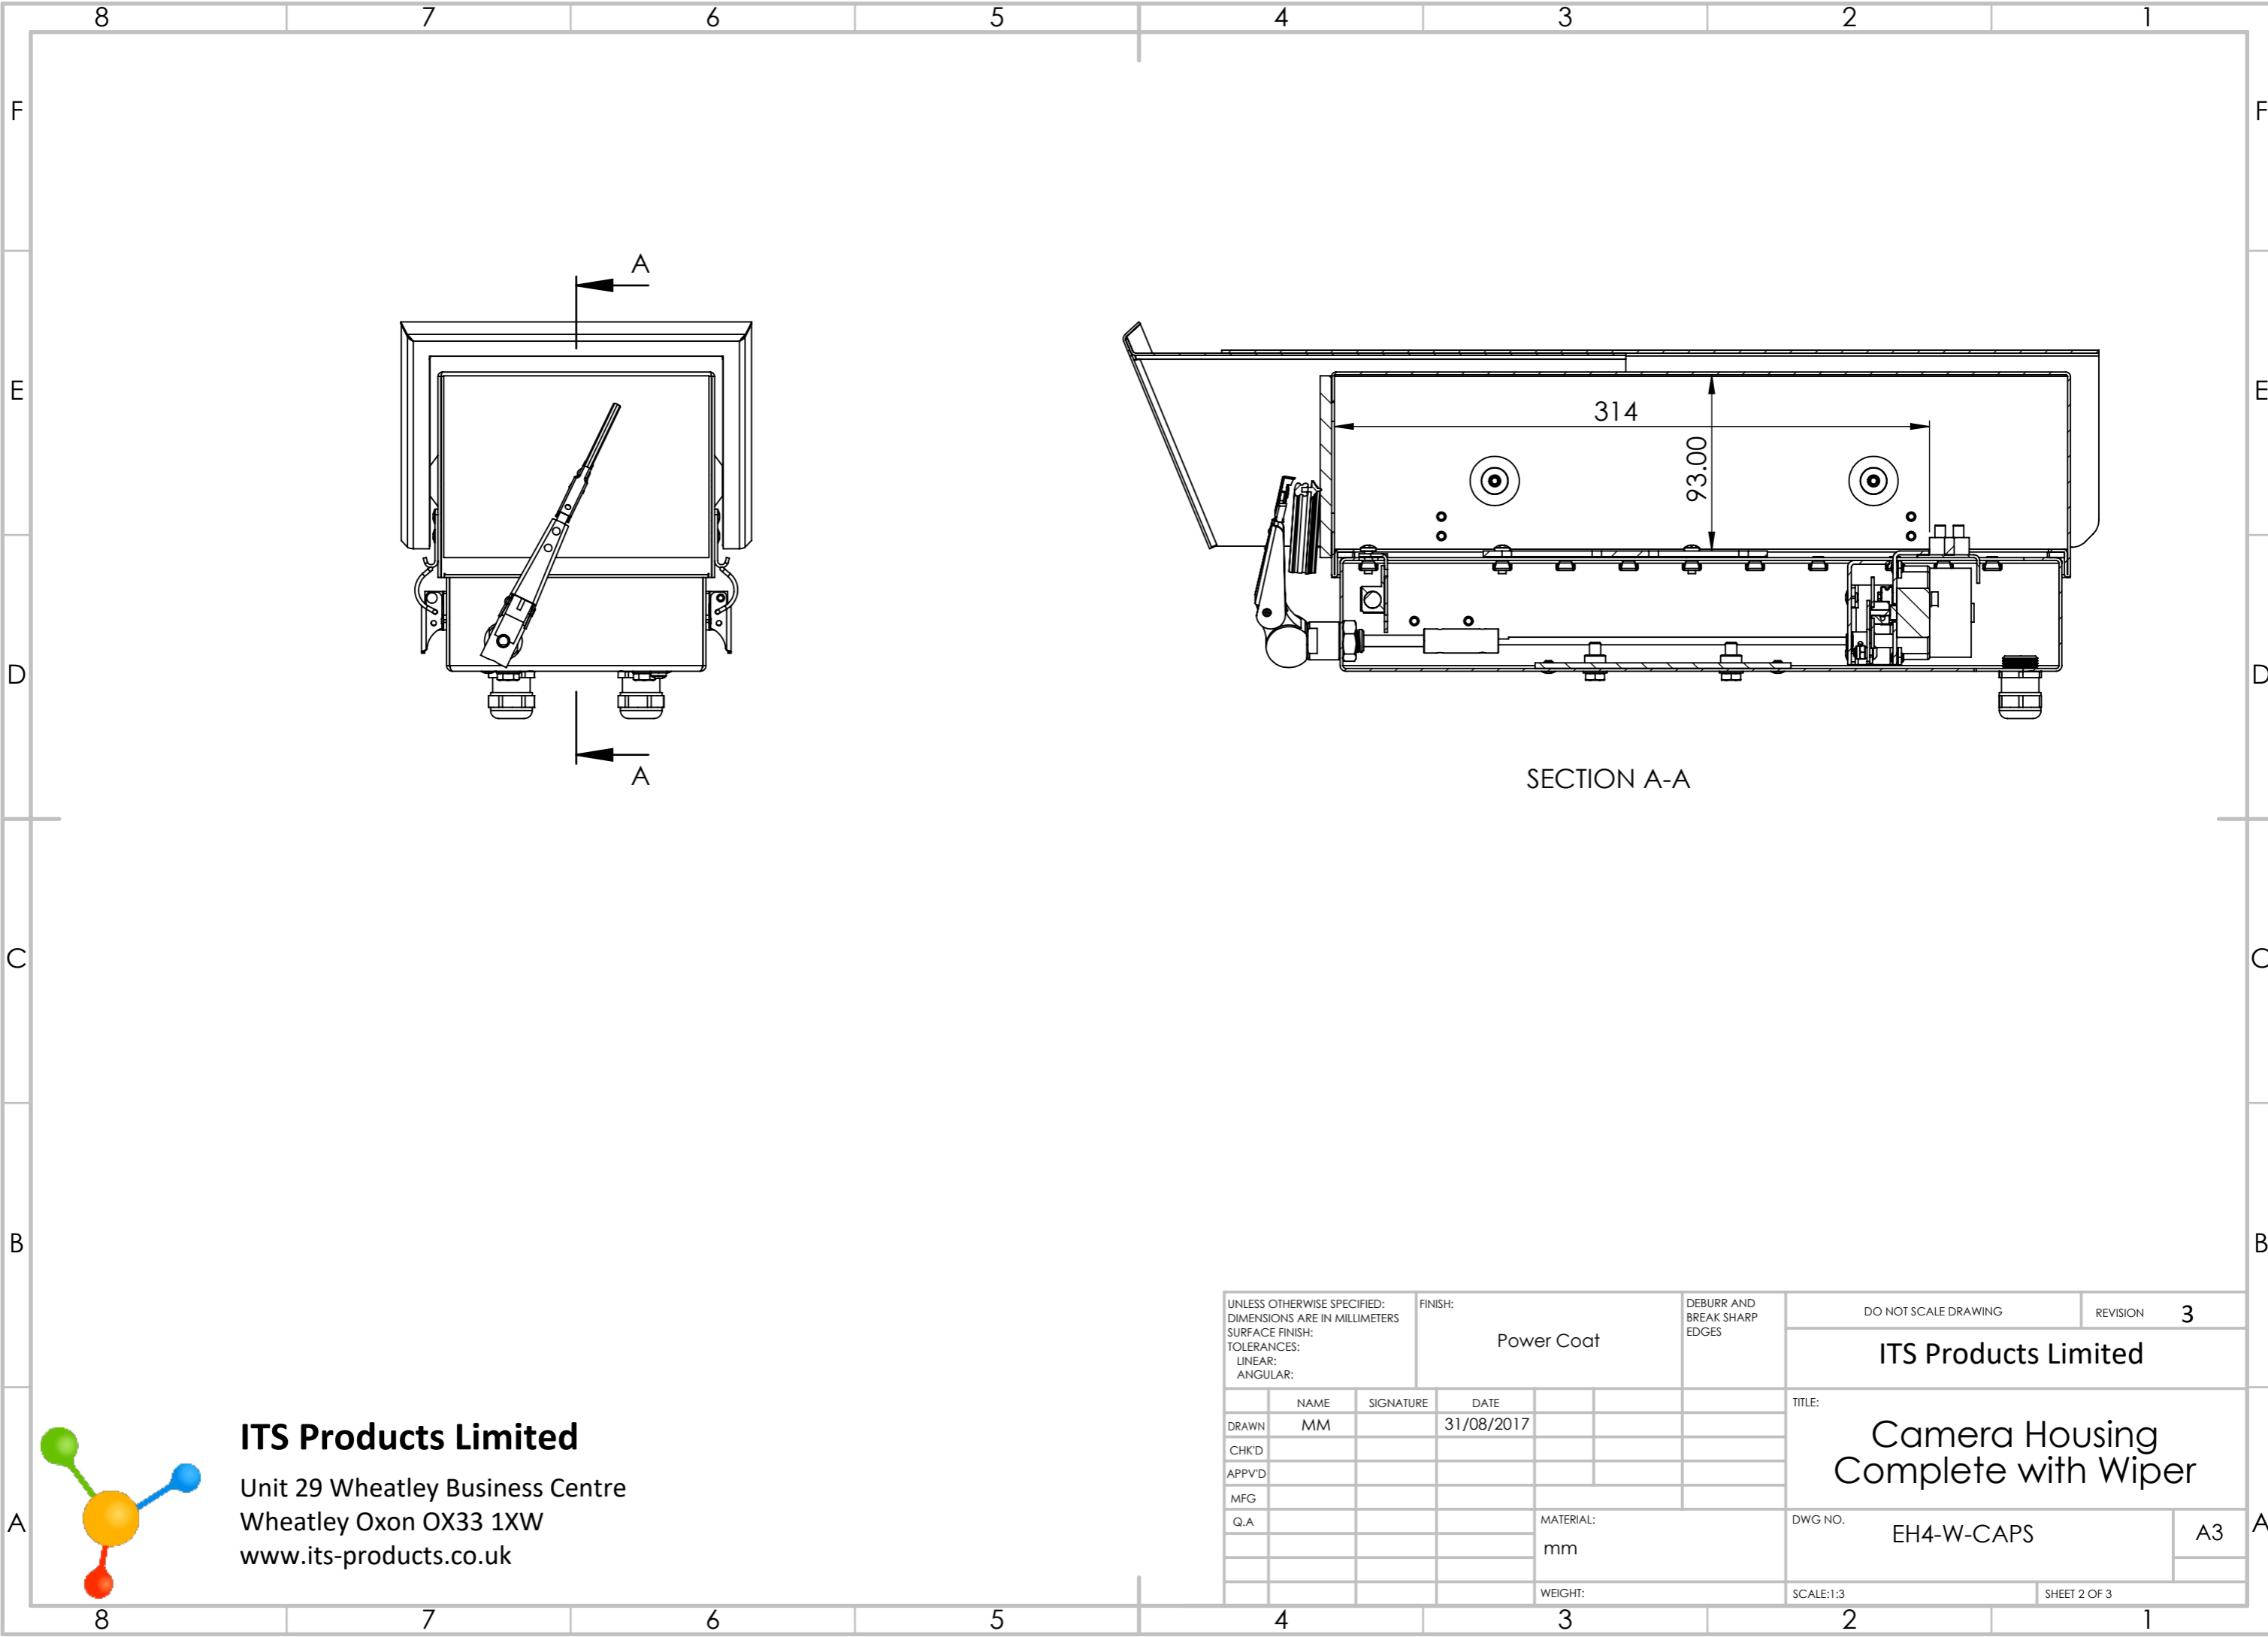

**ITS Products Limited**

Unit 29 Wheatley Business Centre  
 Wheatley Oxon OX33 1XW  
[www.its-products.co.uk](http://www.its-products.co.uk)

UNLESS OTHERWISE SPECIFIED: DIMENSIONS ARE IN MILLIMETERS			FINISH: Power Coat		DEBURR AND BREAK SHARP EDGES		DO NOT SCALE DRAWING		REVISION <b>3</b>		
SURFACE FINISH:							ITS Products Limited				
TOLERANCES:											
LINEAR:							TITLE: Camera Housing Complete with Wiper				
ANGULAR:							DWG NO. EH4-W-CAPS				
					MATERIAL: mm		A3				
					WEIGHT:		SCALE:1:5				
							SHEET 1 OF 3				

**ITS Products Limited**

Unit 29 Wheatley Business Centre  
 Wheatley Oxon OX33 1XW  
[www.its-products.co.uk](http://www.its-products.co.uk)

UNLESS OTHERWISE SPECIFIED: DIMENSIONS ARE IN MILLIMETERS SURFACE FINISH: TOLERANCES: LINEAR: ANGULAR:			FINISH:  Power Coat		DEBURR AND BREAK SHARP EDGES		DO NOT SCALE DRAWING		REVISION <b>3</b>		
							<b>ITS Products Limited</b>				
							TITLE: <b>Camera Housing Complete with Wiper</b>				
							DWG NO. <b>EH4-W-CAPS</b>		A3		
							SCALE:1:3		SHEET 2 OF 3		

	NAME	SIGNATURE	DATE			
DRAWN	MM		31/08/2017			
CHK'D						
APPV'D						
MFG						
Q.A						
				MATERIAL:		
				mm		
				WEIGHT:		

Rain Lip Visor

Wiper Assembly

Camera Mount

Wiper arm

UNLESS OTHERWISE SPECIFIED: DIMENSIONS ARE IN MILLIMETERS SURFACE FINISH: TOLERANCES: LINEAR: ANGULAR:			FINISH:  Power Coat		DEBURR AND BREAK SHARP EDGES		DO NOT SCALE DRAWING		REVISION <b>3</b>		
							<b>ITS Products Limited</b>				
							TITLE:  <b>Camera Housing Complete with Wiper</b>				
							DWG NO. <b>EH4-W-CAPS</b>		A3		
							SCALE:1:3		SHEET 3 OF 3		