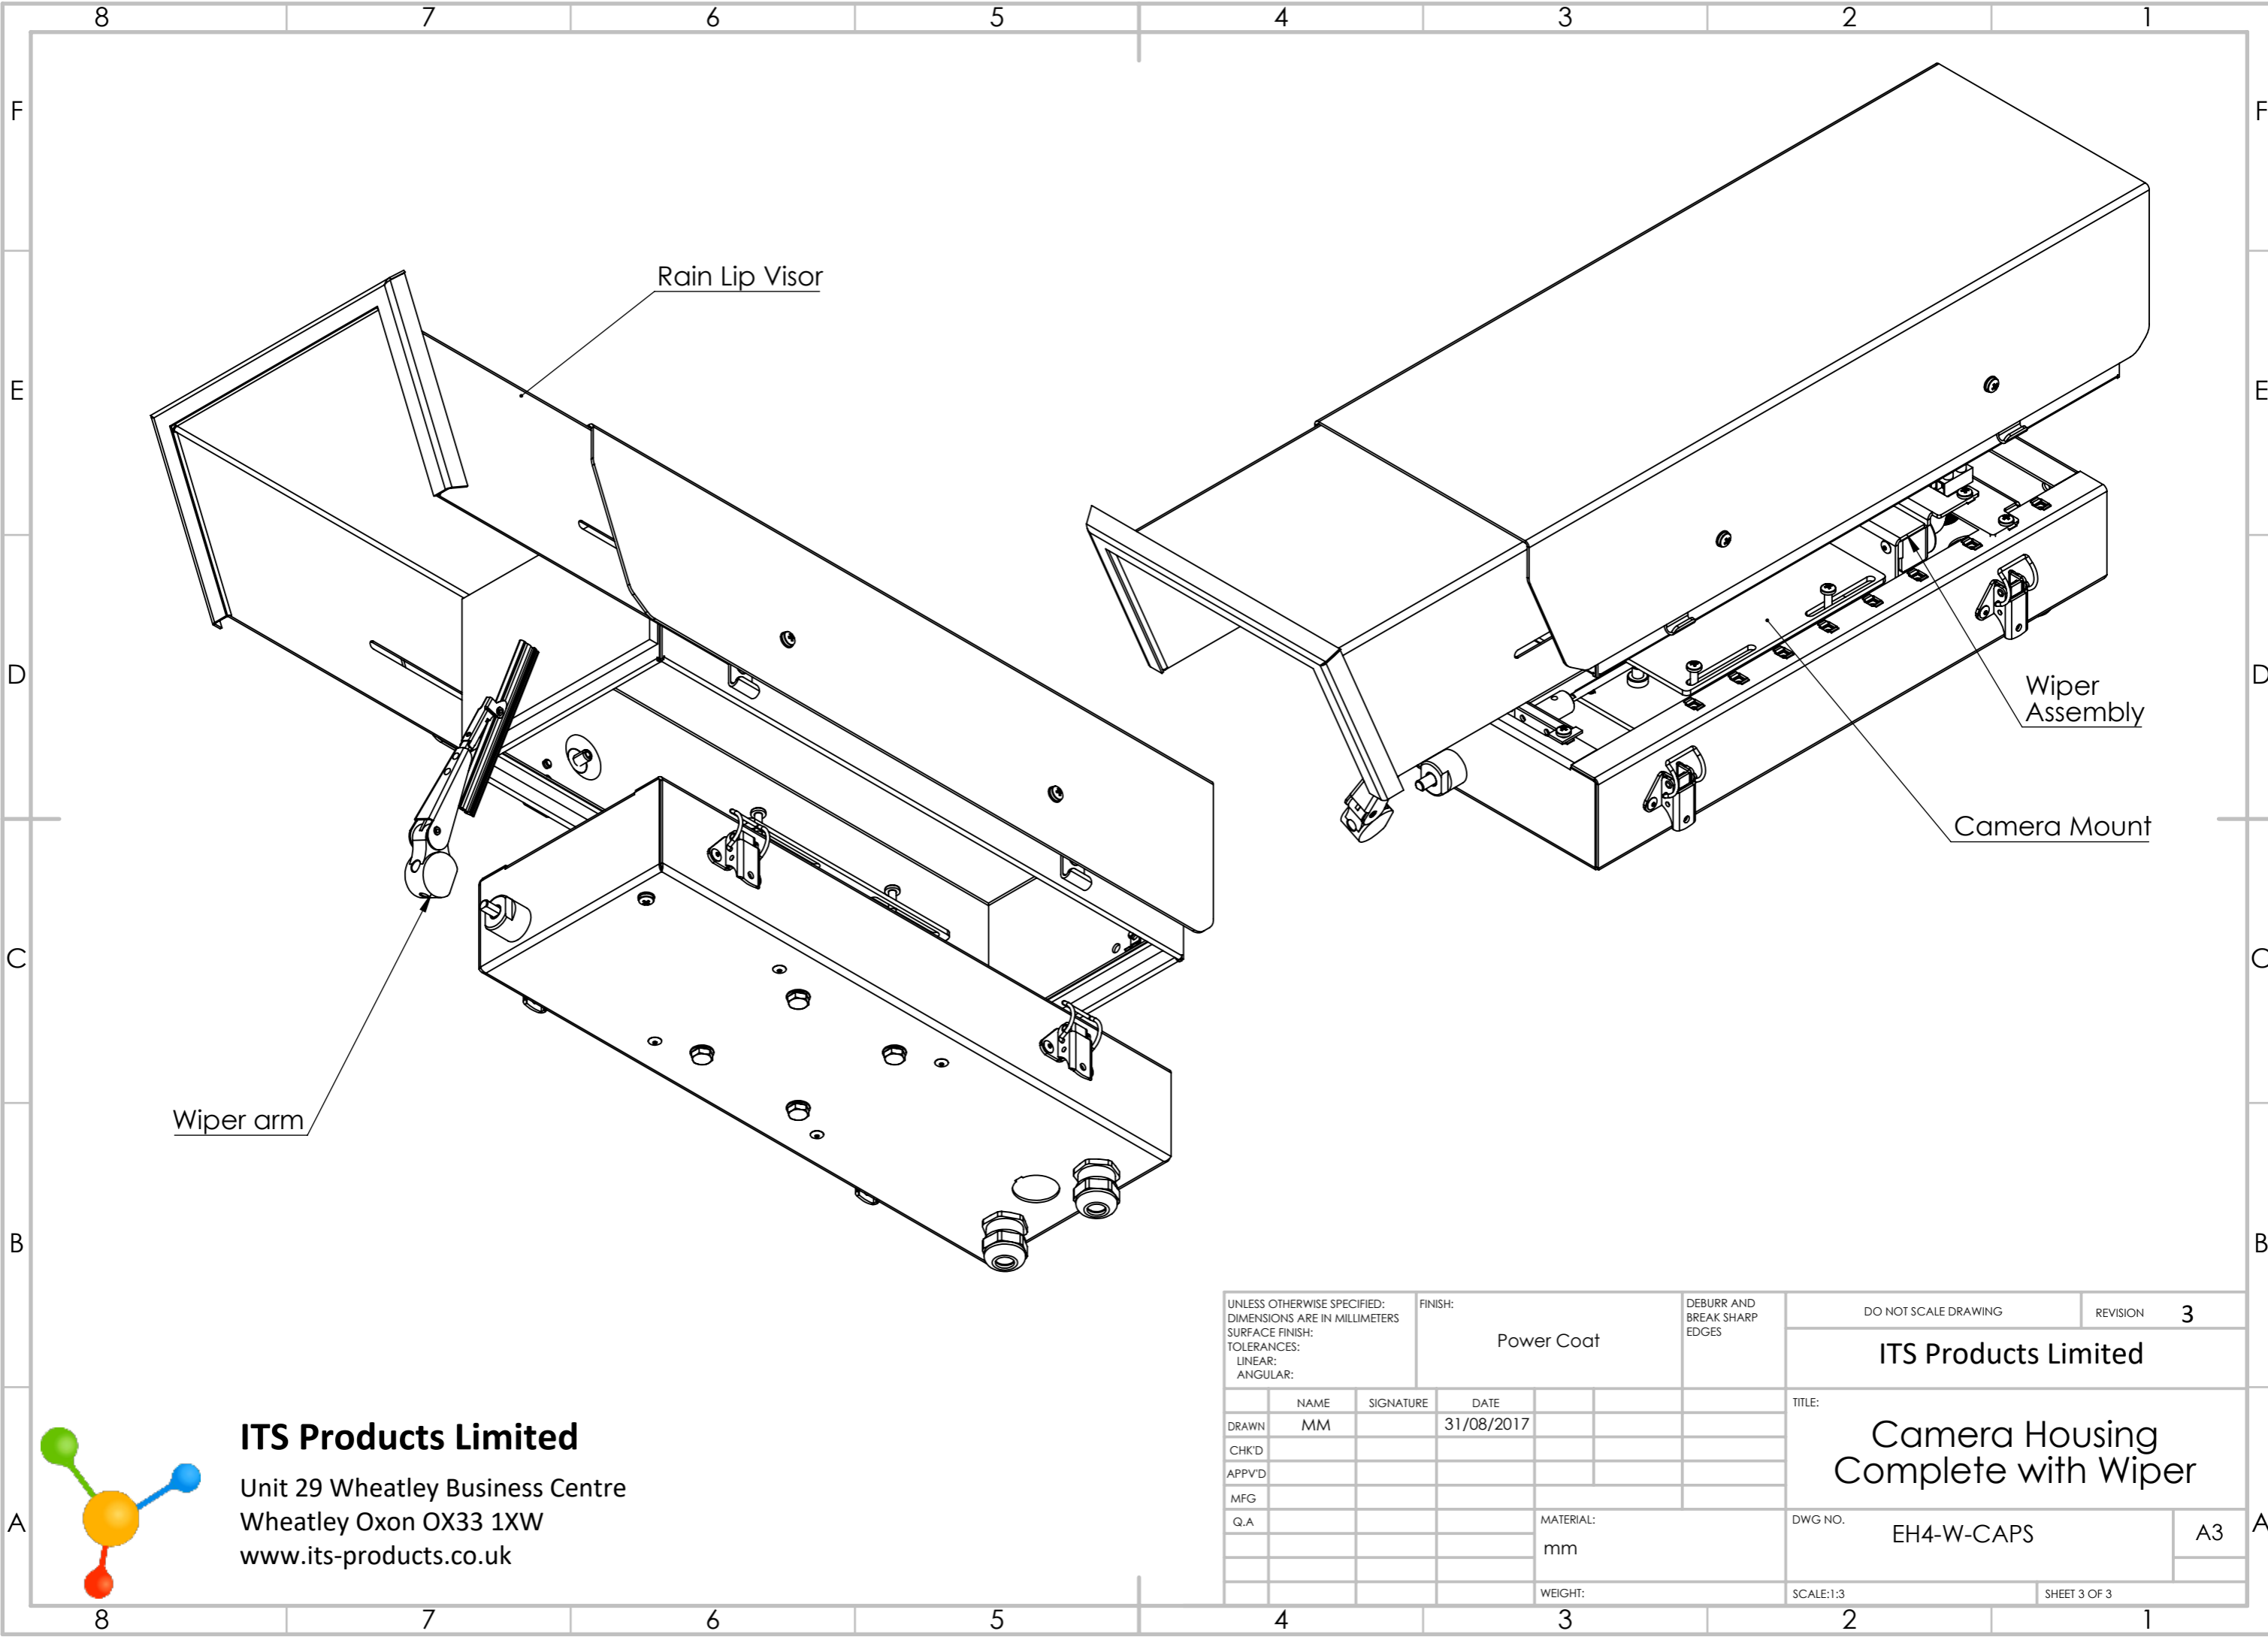

**ITS Products Limited**

Unit 29 Wheatley Business Centre  
 Wheatley Oxon OX33 1XW  
[www.its-products.co.uk](http://www.its-products.co.uk)

UNLESS OTHERWISE SPECIFIED: DIMENSIONS ARE IN MILLIMETERS			FINISH: Power Coat		DEBURR AND BREAK SHARP EDGES		DO NOT SCALE DRAWING		REVISION <b>3</b>		
SURFACE FINISH:							ITS Products Limited				
TOLERANCES:											
LINEAR:							TITLE: Camera Housing Complete with Wiper				
ANGULAR:							DWG NO. EH4-W-CAPS				
					MATERIAL: mm		A3				
					WEIGHT:		SCALE:1:5				
							SHEET 1 OF 3				

**ITS Products Limited**

Unit 29 Wheatley Business Centre  
 Wheatley Oxon OX33 1XW  
[www.its-products.co.uk](http://www.its-products.co.uk)

UNLESS OTHERWISE SPECIFIED: DIMENSIONS ARE IN MILLIMETERS SURFACE FINISH: TOLERANCES: LINEAR: ANGULAR:			FINISH:  Power Coat		DEBURR AND BREAK SHARP EDGES		DO NOT SCALE DRAWING		REVISION <b>3</b>		
							<b>ITS Products Limited</b>				
							TITLE: <b>Camera Housing Complete with Wiper</b>				
							DWG NO. <b>EH4-W-CAPS</b>		A3		
							SCALE:1:3		SHEET 2 OF 3		

	NAME	SIGNATURE	DATE			
DRAWN	MM		31/08/2017			
CHK'D						
APPV'D						
MFG						
Q.A						
				MATERIAL:		
				mm		
				WEIGHT:		

Rain Lip Visor

Wiper Assembly

Camera Mount

Wiper arm

UNLESS OTHERWISE SPECIFIED: DIMENSIONS ARE IN MILLIMETERS SURFACE FINISH: TOLERANCES: LINEAR: ANGULAR:			FINISH:  Power Coat		DEBURR AND BREAK SHARP EDGES		DO NOT SCALE DRAWING		REVISION <b>3</b>		
							<b>ITS Products Limited</b>				
							TITLE:  <b>Camera Housing Complete with Wiper</b>				
							DWG NO. <b>EH4-W-CAPS</b>		A3		
							SCALE:1:3		SHEET 3 OF 3		